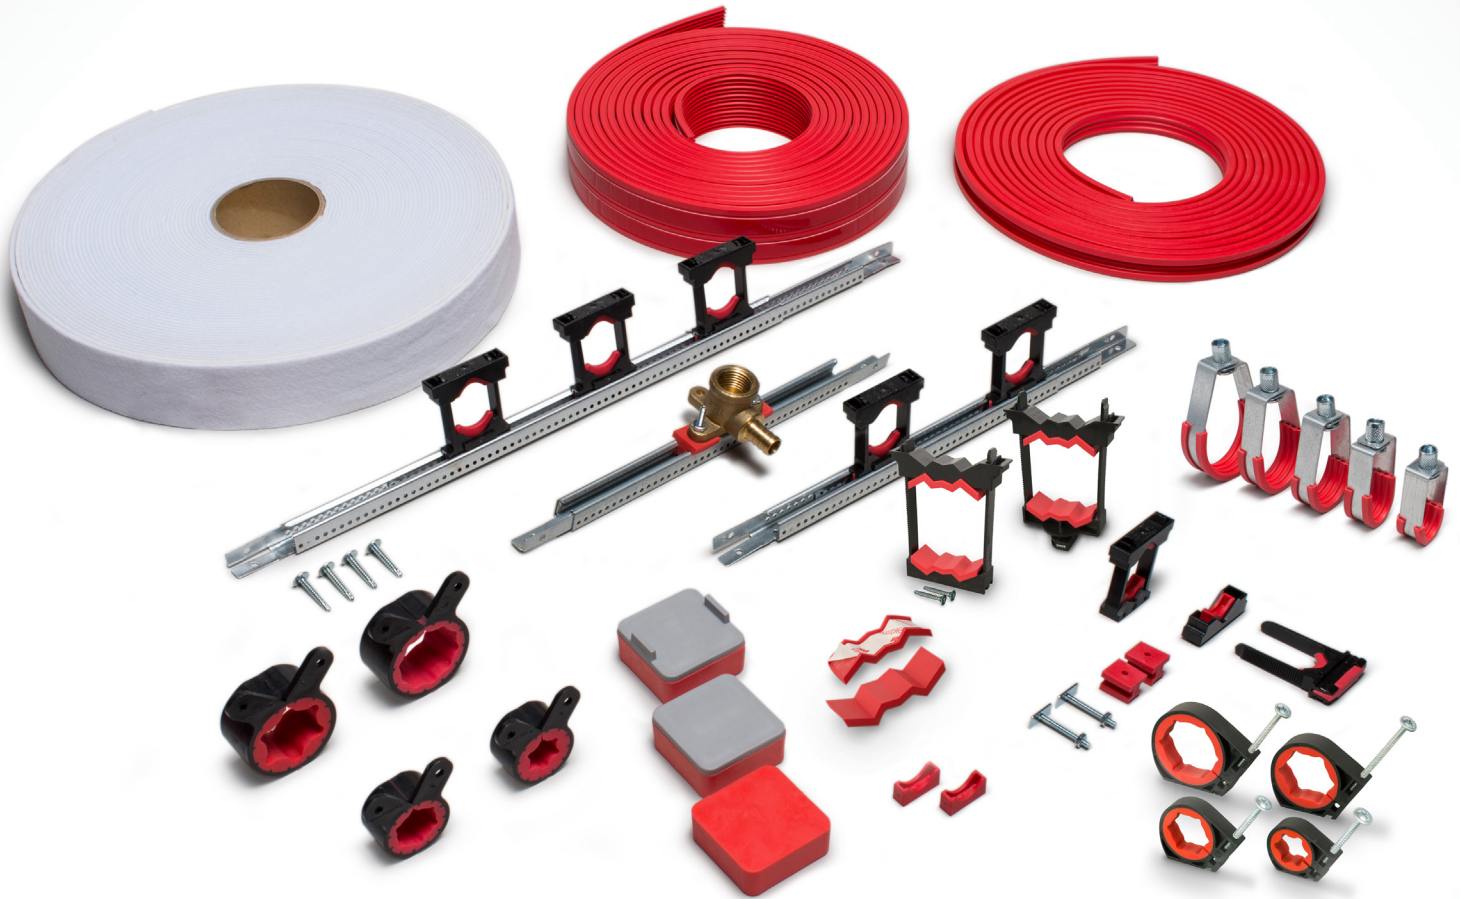

PipeDown™

»» Acoustical Pipe Support System

Quiet

When acoustical job specifications appear on the plans, know that Sioux Chief has the most versatile products for reducing plumbing noise associated with potable water supply lines.

Complete

The most complete variety of clamps, brackets, cushions and liners that totally isolate the tube or pipe from direct contact with the building structure.

Reliable

Our TPE material has been tested and is compatible with copper, PEX and CPVC. All products are backed by our 25-year warranty.