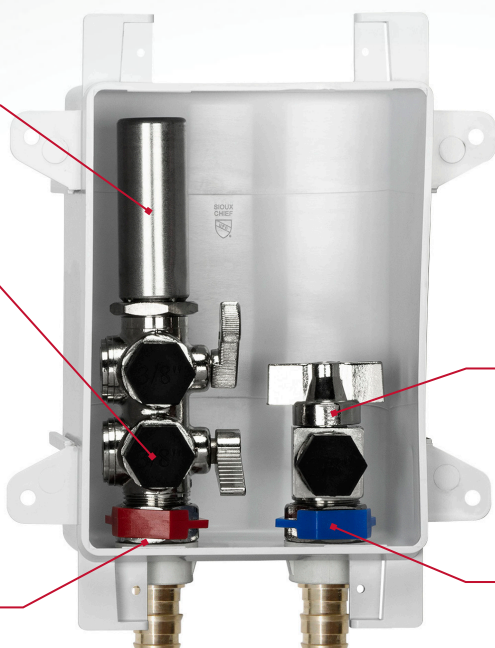

## Double Valve Flow @ 60 psi Static

**One-Fixture  
Water Demand** (single outlet use)  
5.1 GPM (top or bottom outlet)

**Two-Fixture  
Water Demand** (simultaneous use)  
2.0 GPM (top) | 3.3 GPM (bottom)

Optional arresters for quick-closing dishwasher and icemaker valves.

All valves include nylon, hex test cap. Holds test and limits access by other trades to valve connection

Captured 5/8" compression thread valve base works with all common valves. Easily replaceable

Attractive, plated valves with easy-grip handles

Red and Blue clips provided with all valves. Attach to indicate hot/cold lines

696-G3011WR

696-G4021WR

696-1F