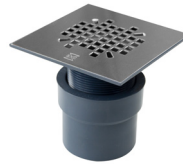

Typical Installation

820-27PQ

Buying Information