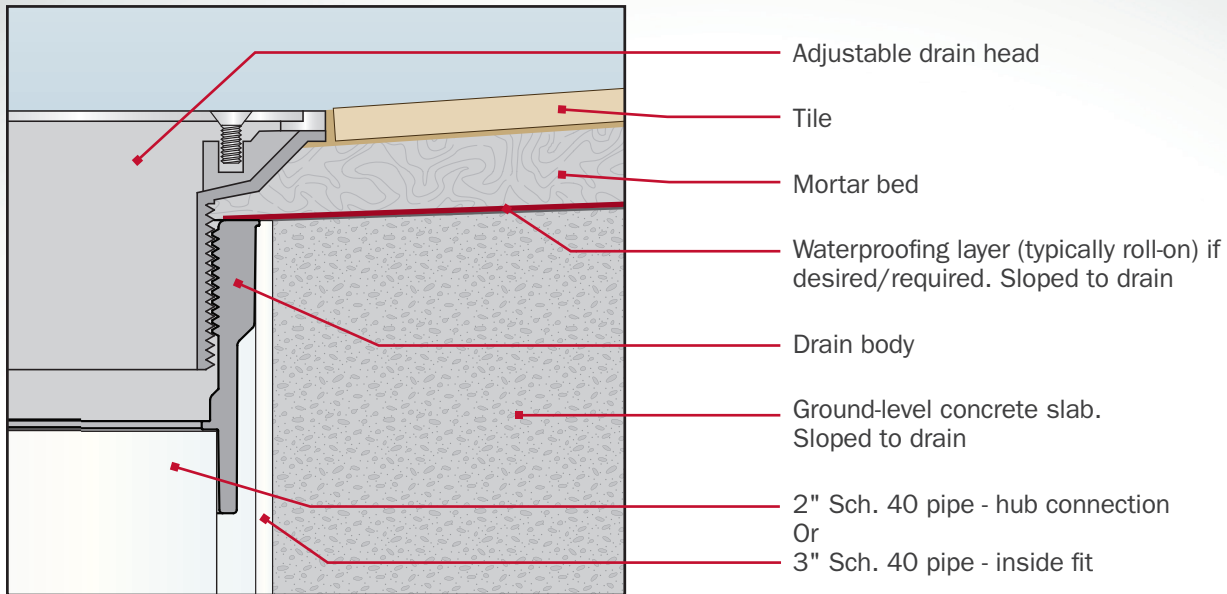

Shower Drains

 for On-Grade Shower Pans

Easy Installation

Designed for on-grade, tile-floor showers where a shower pan liner is not required.

Convenient

Glues over 2" or inside 3" Sch. 40 PVC

Works with DoubleDuty™ Test plug

Made in the USA

Supply

Drainage

Support

Specialties

www.siouxchief.com

TAKE THE FIELD.

Typical Installation